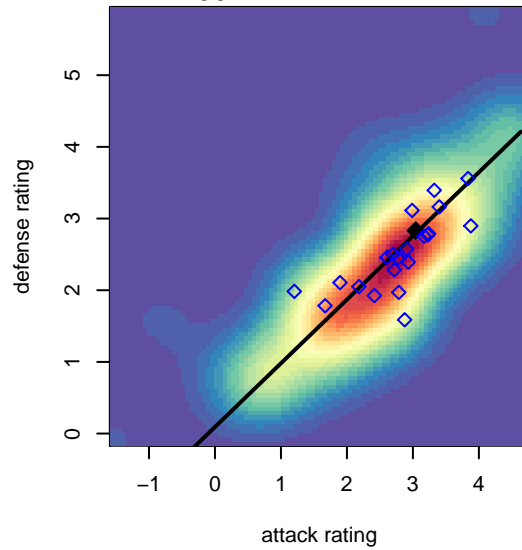

**attack and defense rating
relative to others at age
and all opponents in last 13 months**