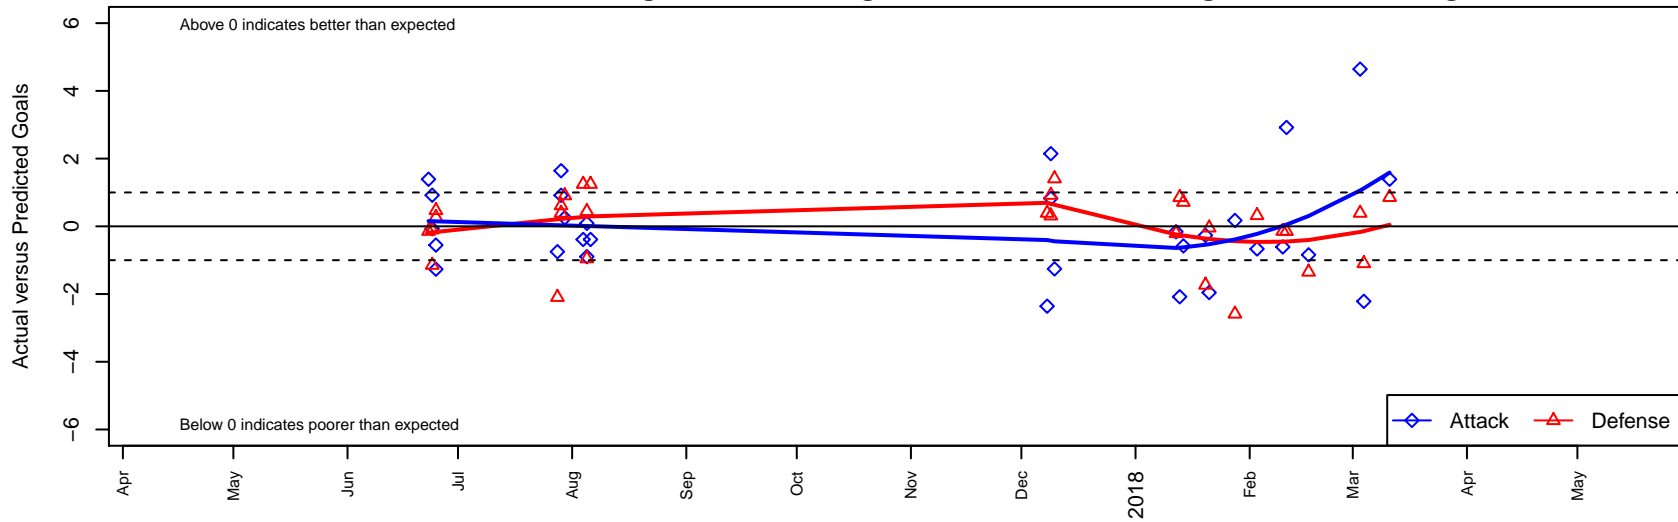

Crossfire OR Blue I G01

Crossfire Oregon
 Tigard, OR
 G01 total strength=1648
 attack=20.97 defense=16.99
 spr league = PTT Win G01 Premier

alt names used:

Venues played:
 2017 Clash At the Border Super
 2017 Oswego Nike Cup Gold U17
 2017 Mt Hood Challenge U19 Premier
 2017 Timbers Winter Showcase 2001 Showcas
 2017 Portland Winter Showcase U17
 2017 PTT Winter G01 Premier

Crossfire OR Blue I G01
 Dots are actual minus expected GF (blue circles) and GA (red triangles).
 Blue line is smoothed change in attack strength. Red is smoothed change in defense strength.

**attack and defense variance (black dot)
relative to other teams
and top 10 in region**