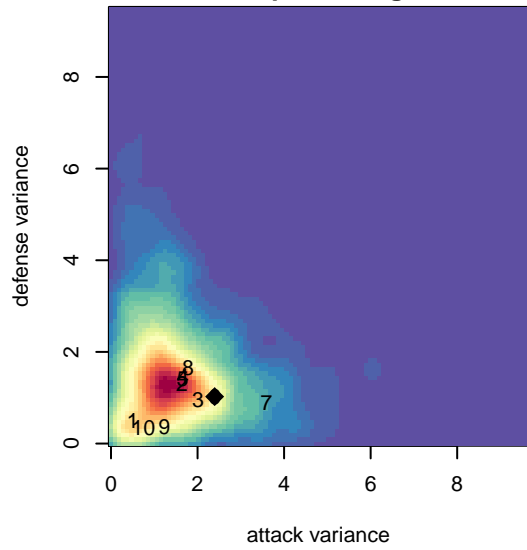

Crossfire OR Blue I G01

Crossfire Oregon
 Tigard, OR
 G01 total strength=1648
 attack=20.97 defense=16.99
 spr league = PTT Win G01 Premier

alt names used:

Venues played:
 2017 Clash At the Border Super
 2017 Oswego Nike Cup Gold U17
 2017 Mt Hood Challenge U19 Premier
 2017 Timbers Winter Showcase 2001 Showcas
 2017 Portland Winter Showcase U17
 2017 PTT Winter G01 Premier

Crossfire OR Blue I G01
 Dots are actual minus expected GF (blue circles) and GA (red triangles).
 Blue line is smoothed change in attack strength. Red is smoothed change in defense strength.

**attack and defense variance (black dot)
relative to other teams
and top 10 in region**