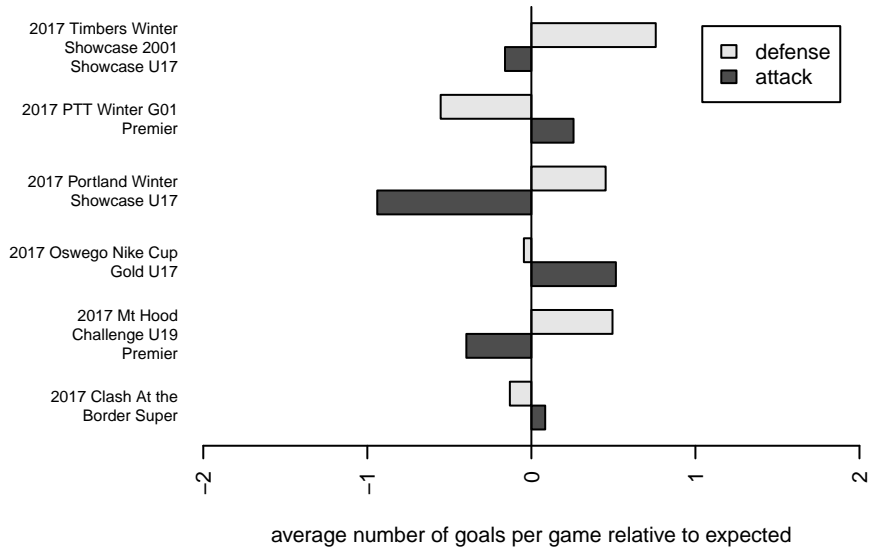

Performance relative to 13 month average